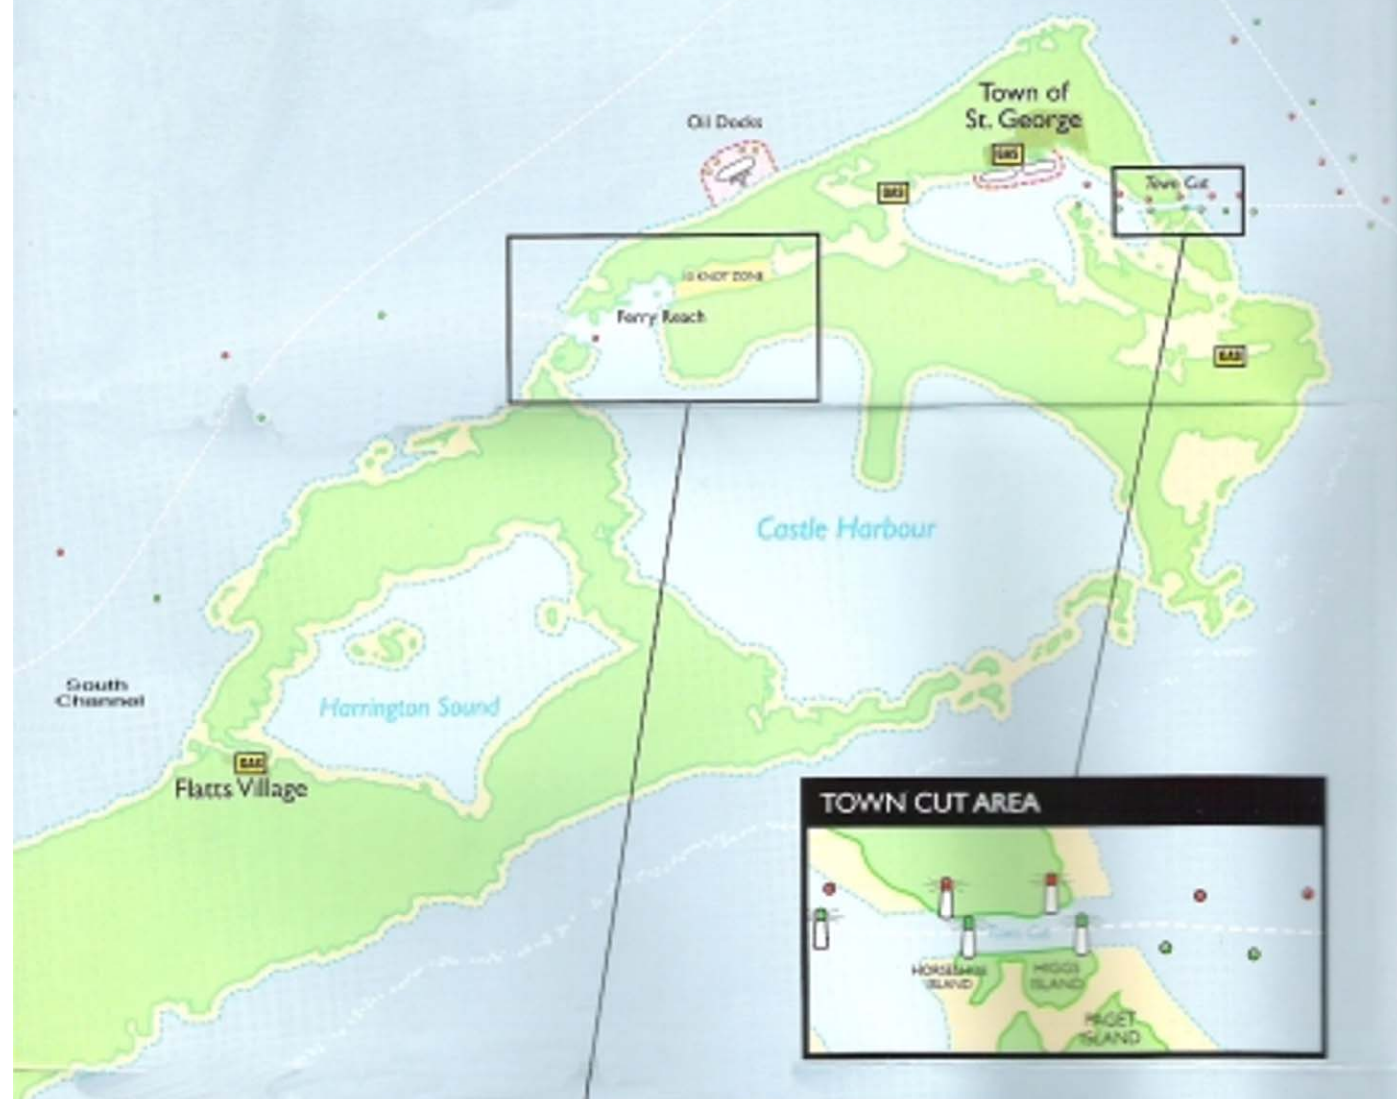

BERMUDA Marine Speed Limit Areas

Not to be used for navigation purposes

The Narrows

KEY TO MAP	
	Marine Gas Station
	In Shore
	Off Shore
	Security Zone
	5 Knot Speed Limit
	10 Knot Speed Limit
	Channel Markers